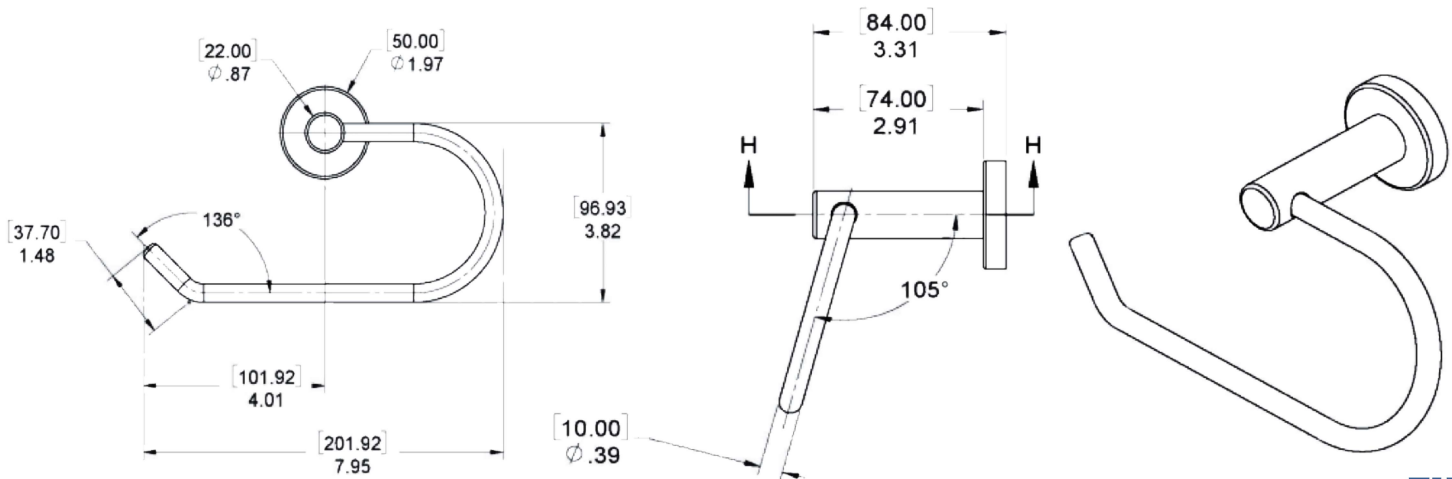

2004 ANELLO COLLECTION TOWEL RINGS

MODERN TRANSITIONAL

sales@preferredbathinc.com

www.preferredbathinc.com

(336) 904-6248

TOWEL RING

- TRADITIONAL BUT MODERN STYLING
- SUPERIOR STRONG MOUNTING SYSTEM
- TWO SCREWS INCLUDED FOR A STRONG SECURE INSTALLATION

PART NUMBERS	FINISH
2004-PC	POLISHED CHROME
2004-BN	BRUSHED NICKEL
2004-ORB	OIL RUBBED BRONZE

HARDWARE INCLUDED

- 304 STAINLESS STEEL TOWEL RING BAR - 1
- ZINC DIE-CAST POST AND COVER FLANGE - 1
- ALUMINUM WALL MOUNTING BRACKETS - 1
- STAINLESS STEEL MOUNTING HARDWARE AND WALL ANCHORS INCLUDED

WALL MOUNTED

INSTALLATION:

Attach mounting bracket to wall with mounting screws. Slide flange and post over bracket and tighten set screw. Our mounting brackets are designed with horizontal and vertical adjustability to insure a proper level fit.